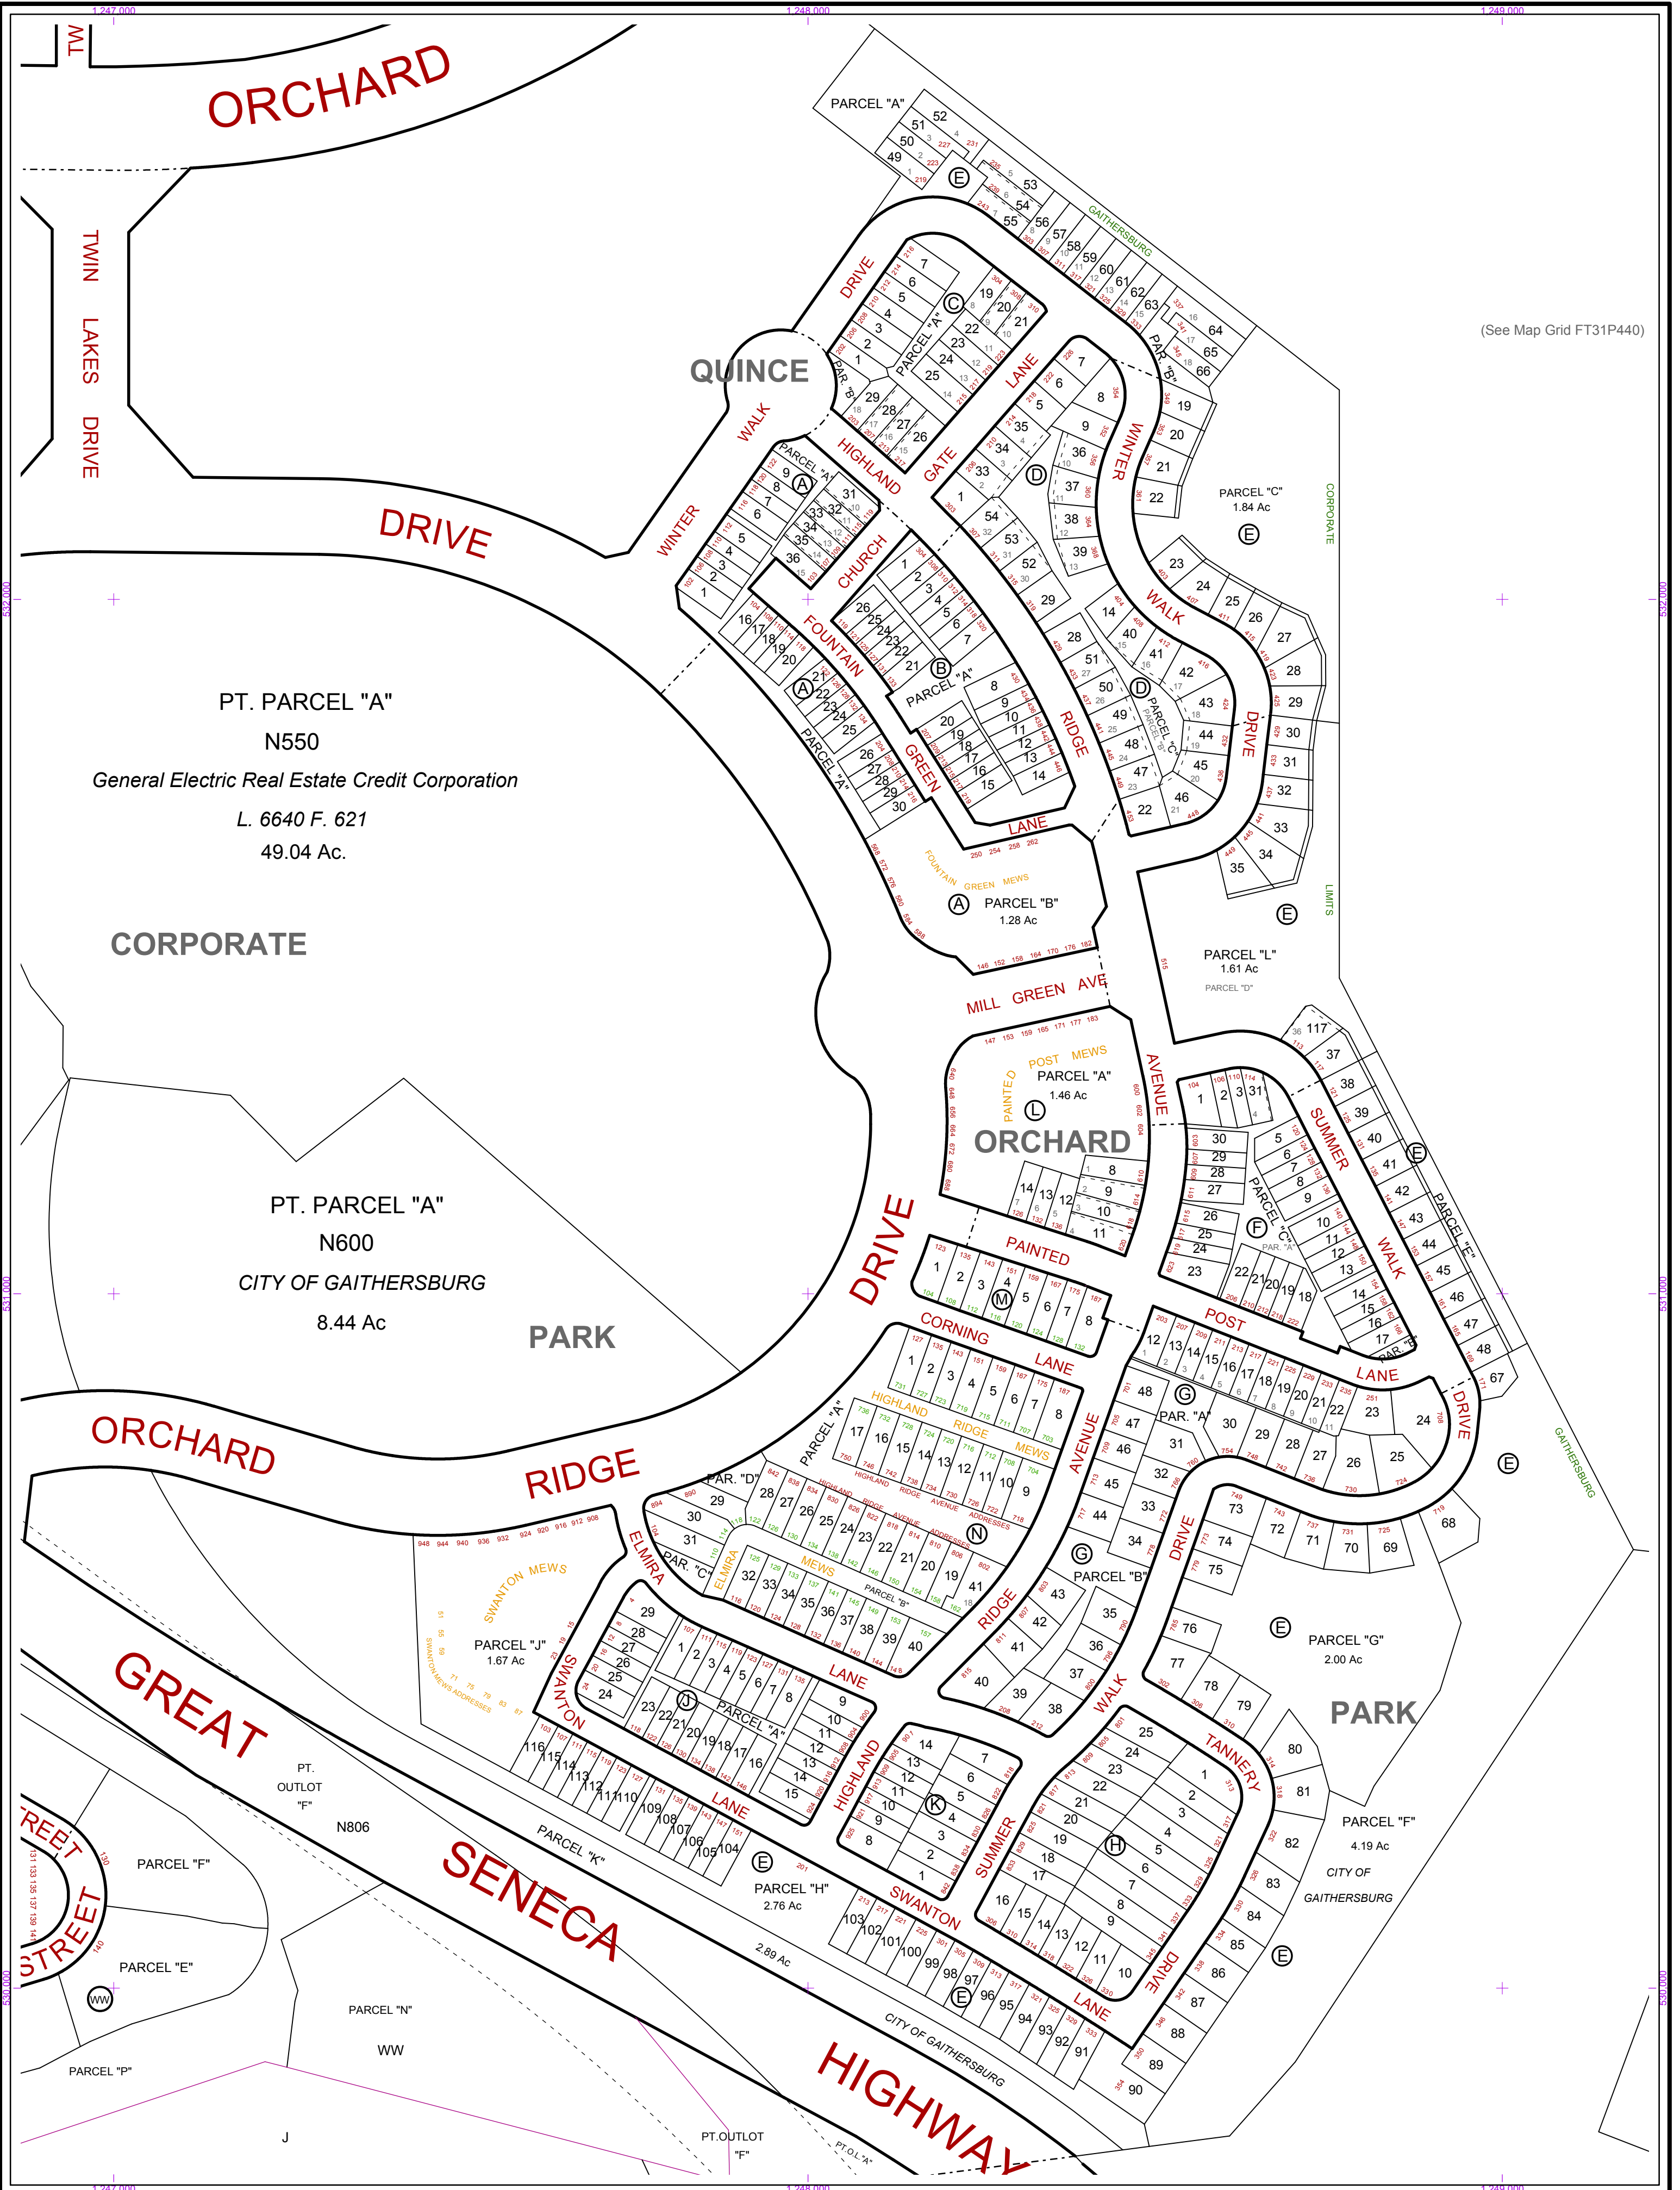

Address Plan

Quince Orchard Park

Legend

- 100 Public Street Addresses
- 100 Private Street Addresses
- 100 Proposed Urban Cottage Addresses

Property boundaries ©2006 M-NCPPC and City of Gaithersburg.
Map ©2006 City of Gaithersburg. All Rights Reserved.

The City of Gaithersburg makes no warranty, express or implied, for the completeness and accuracy of the information depicted on this map. This map may not be reproduced, in whole or in part, without the express written permission of the City of Gaithersburg and other referenced parties.

City of Gaithersburg
Planning and Code Admin.
31 S Summit Ave
Gaithersburg, MD 20877
(301) 258-6330
www.gaithersburgmd.gov

Quince Orchard Park - C.mxd - 10-Mar-2006 - jke

(See Map Grid FT31P440)