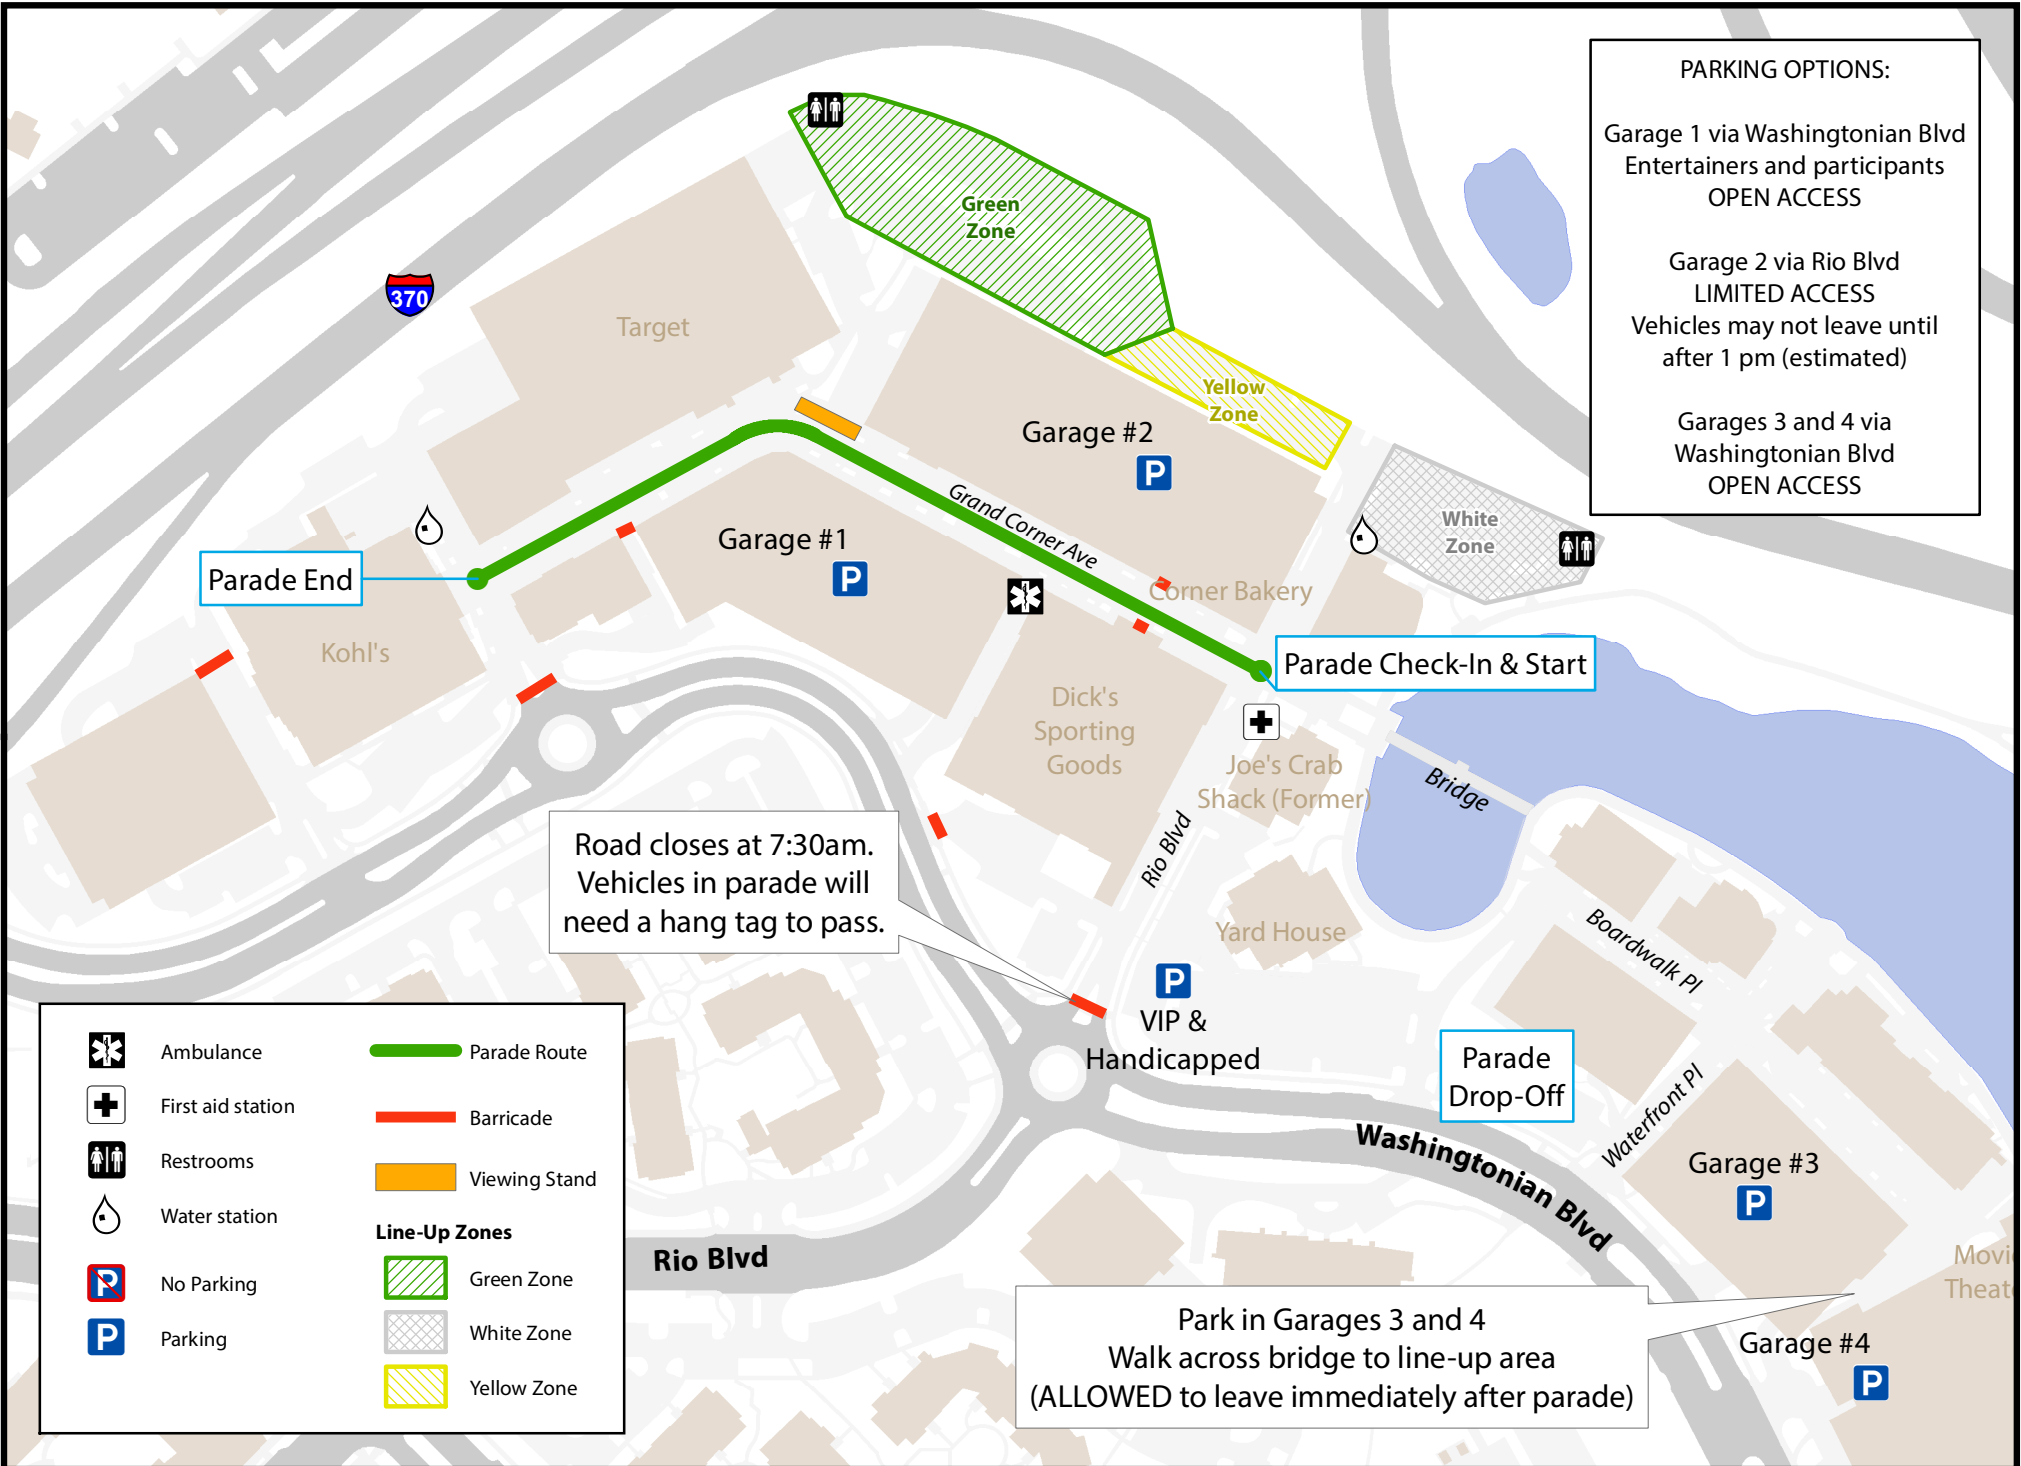

# St. Patrick's Day Parade 2019 - Participants Map

The City of Gaithersburg makes no warranty, express or implied, for the completeness and accuracy of the information depicted on this map. All rights reserved. 1/23/2019 • jmccubbin

**PARKING OPTIONS:**

Garage 1 via Washingtonian Blvd  
Entertainers and participants  
OPEN ACCESS

Garage 2 via Rio Blvd  
LIMITED ACCESS  
Vehicles may not leave until  
after 1 pm (estimated)

Garages 3 and 4 via  
Washingtonian Blvd  
OPEN ACCESS

Road closes at 7:30am.  
Vehicles in parade will  
need a hang tag to pass.

	Ambulance		Parade Route
	First aid station		Barricade
	Restrooms		Viewing Stand
	Water station	<b>Line-Up Zones</b>	
	No Parking		Green Zone
	Parking		White Zone
			Yellow Zone

Park in Garages 3 and 4  
Walk across bridge to line-up area  
(ALLOWED to leave immediately after parade)